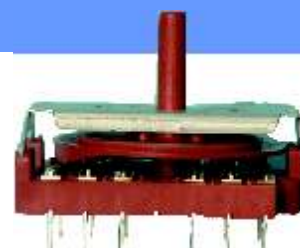

83 10 000 285
6 Pole On/Off Switch

If you are looking for a specific TYLO part and can not see it in our 2009/10 catalogue, please call 01827 715750.