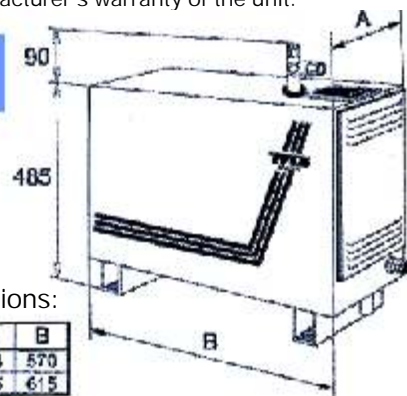

TYLO Sealed Tanks & New Style Elements

Code	Description	Price
83 47 003 130	6VA Sealed Tank Assembly	505.50
83 47 003 160	9/18VA Sealed Tank Assembly	620.00
83 47 003 140	12/24VA Sealed Tank Assembly	620.00

New Style VA Generator:

83 96 000 233	6VA Tank Element - each	127.00
83 96 000 234	9VA Tank Element - each	160.00
83 96 000 232	12VA Tank Element - each	165.00

Dimensions:

kW	A	B
6-12	224	570
18-24	445	615