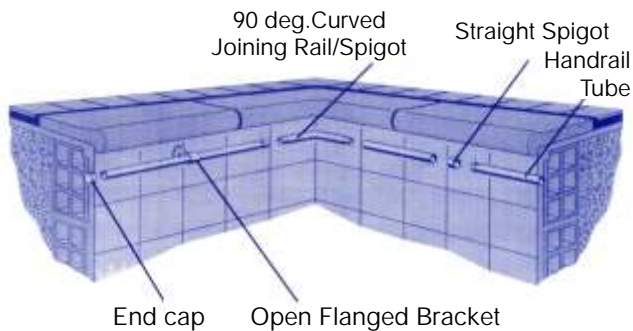

Stainless Steel Hand Rails & Fittings - 43mm dia. Rails - Grade 316

Pool Tank

Code	Description	Price
05545100	43mm Straight Hand Rail Tubes - 1 metre length	57.00
05545200	43mm Straight Hand Rail Tubes - 2 metre length	113.00
05545300	43mm Straight Hand Rail Tubes - 3 metre length	169.00
05545400	43mm Straight Hand Rail Tubes - 4 metre length	225.00
05545500	43mm Straight Hand Rail Tubes - 5 metre length	281.00
09452	43mm Straight Joining Spigot	45.00
11286	43mm 90 deg Curved Joining Rail/Spigot	86.00
08014	43mm End Cap	15.00
08013	43mm Open Flanged Bracket <i>c/w gaskets, plugs & screws</i>	42.00
07789	43mm Closed Flanged Bracket <i>c/w gaskets, plugs & screws</i>	50.00
11143	43mm 90 deg Angle Handrail Support	75.00
26172	Liner Fixing Plate	110.10

Stainless Steel Handrail & Stainless Steel & Plastic Fittings
32mm dia. Rails - Grade 316

Code	Description	Price
CK1	32mm Diameter Handrail - 3 metre length	80.00
JS1	32mm Rail-Rail Spigot Connector	5.80