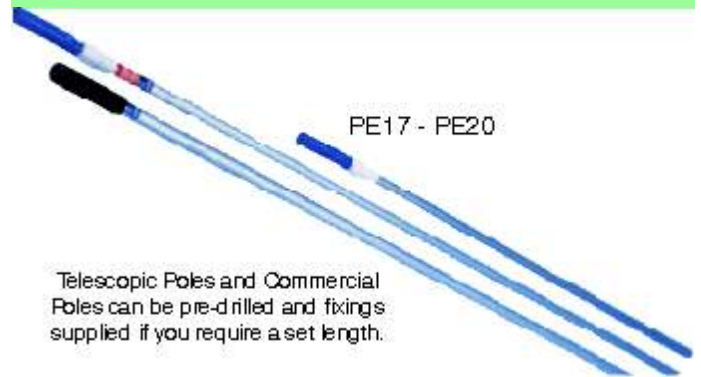

Floating Vacuum Hoses

If the hoses are not long enough, connectors (CL056) can be supplied to join two 1.5" hoses together

Code	Description	Price
CL551	1.5" Floating Hose - 9 metre	36.00
CL552	1.5" Floating Hose - 12 metre	46.60
CL553	1.5" Floating Hose - 15 metre	56.50
CL554	1.5" Floating Hose - 18 metre	66.50
CL555	1.5" Floating Hose - 25 metre	93.85
CL055	2.0" Floating Hose - 20 Metre	240.00

Telescopic Poles

Telescopic Poles and Commercial Poles can be pre-drilled and fixings supplied if you require a set length.

Code	Description	Price
PE17	4' - 8' Telescopic Pole	31.00
PE18	6' - 12' Telescopic Pole	39.45
PE19	8' - 16' Telescopic Pole	49.30
PE20	12' - 24' Telescopic Pole	85.00
LS04	8' Commercial Handle/Pole	57.75

Vacuum Hose Spares

NB* The Storage Reel is only suitable for hoses up to 15 metre long.

Code	Description	Price
VHSR	Floating Vacuum Hose Storage Reel only*	75.00
SPC544	Spare Cuff 1.5" Hose	6.25
CL056	Hose Connector - 1.5" Hose	5.00
HD103	Certikin Kornea	10.00
SPC545	Hose Strap & Hanger	6.00
CP15TH	1.5" Threaded Hosetail	1.35
SPC332	1.5" Blanking Vac Plate	4.50
HASP109	1.5" - 1.25" Threaded Hosetail	3.45
HASP108	2" - 1.5" Threaded Hosetail	7.15