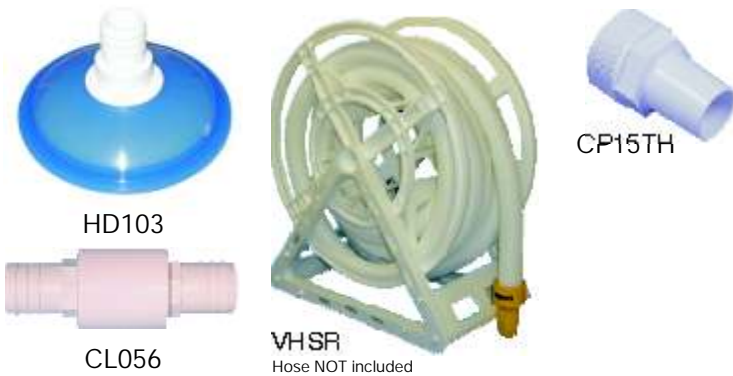

Floating Vacuum Hoses

If the hoses are not long enough, connectors (CL056) can be supplied to join two 1.5" hoses together

Code	Description	Price
CL551	1.5" Floating Hose - 9 metre	36.00
CL552	1.5" Floating Hose - 12 metre	46.60
CL553	1.5" Floating Hose - 15 metre	56.50
CL554	1.5" Floating Hose - 18 metre	66.50
CL555	1.5" Floating Hose - 25 metre	93.85
CL055	2.0" Floating Hose - 20 Metre	240.00

Telescopic Poles

Telescopic Poles and Commercial Poles can be pre-drilled and fixings supplied if you require a set length.

Code	Description	Price
PE17	4' - 8' Telescopic Pole	31.00
PE18	6' - 12' Telescopic Pole	39.45
PE19	8' - 16' Telescopic Pole	49.30
PE20	12' - 24' Telescopic Pole	85.00
LS04	8' Commercial Handle/Pole	57.75

Vacuum Hose Spares

NB* The Storage Reel is only suitable for hoses up to 15 metre long.

Code	Description	Price
VHSR	Floating Vacuum Hose Storage Reel only*	75.00
SPC544	Spare Cuff 1.5" Hose	6.25
CL056	Hose Connector - 1.5" Hose	5.00
HD103	Certikin Kornea	10.00
SPC545	Hose Strap & Hanger	6.00
CP15TH	1.5" Threaded Hosetail	1.35
SPC332	1.5" Blanking Vac Plate	4.50
HASP109	1.5" - 1.25" Threaded Hosetail	3.45
HASP108	2" - 1.5" Threaded Hosetail	7.15

Telescopic Pole Spares

Code	Description	Price
SPC561	Certikin - Camlock	4.25
SPC560	Certikin - Blue Handle Grip	4.55
LS18	Blue Cam Set for Telescopic Poles	7.00
SPC507	Plastic Wishbone Clip	1.50
SPC549	Certikin - Black Handle Grip (Com. Pole)	4.20
SPC536	S/S Bolt - to join Commercial Poles x 2	0.95
SPC535	Wing Nut - to join Commercial Poles x 2	1.98